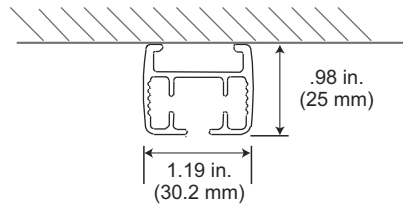

WALL BRACKET DIMENSIONS

Adjustable Wall Mount Bracket - #1780909 & 1782866

Double Adjustable Wall Mount Bracket - #1780910 & 1782867

Product Dimensional Specifications

TRACK PROFILE

CEILING BRACKET DIMENSIONS

One Touch Ceiling Bracket - #1780907 & 1782865

Carriers

Swivel Ceiling Bracket - #1780906 & 1782864 (recommended for curved tracks)

Carriers