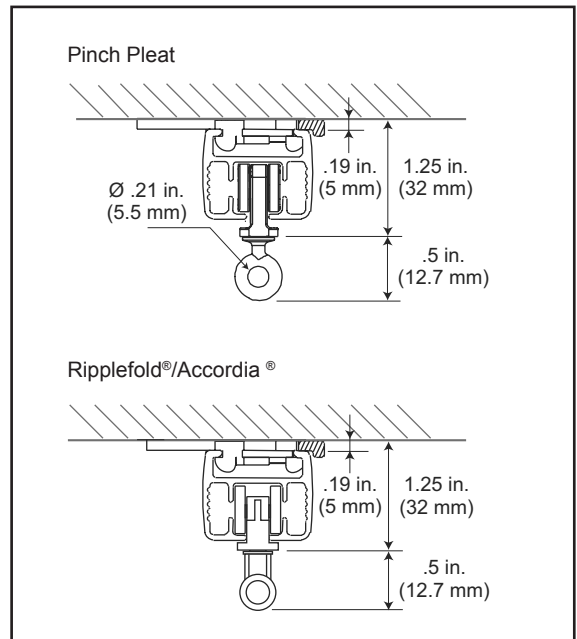

WALL BRACKET DIMENSIONS

Adjustable Wall Mount Bracket - #1780909 & 1782866

Double Adjustable Wall Mount Bracket - #1780910 & 1782867

Product Dimensional Specifications

TRACK PROFILE

CEILING BRACKET DIMENSIONS

One Touch Ceiling Bracket - #1780907 & 1782865

Carriers

Swivel Ceiling Bracket - #1780906 & 1782864 (recommended for curved tracks)

Carriers