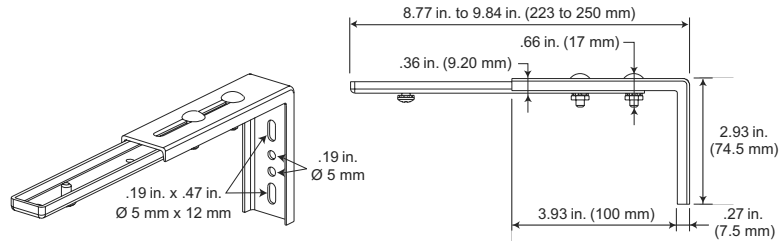

WALL BRACKET DIMENSIONS

Adjustable Wall Mount Bracket - #1780909 & 1782866

Double Adjustable Wall Mount Bracket - #1780910 & 1782867

Product Dimensional Specifications

TRACK PROFILE

CEILING BRACKET DIMENSIONS

One Touch Ceiling Bracket - #1780907 & 1782865

Carriers

Swivel Ceiling Bracket - #1780906 & 1782864 (recommended for curved tracks)

Carriers