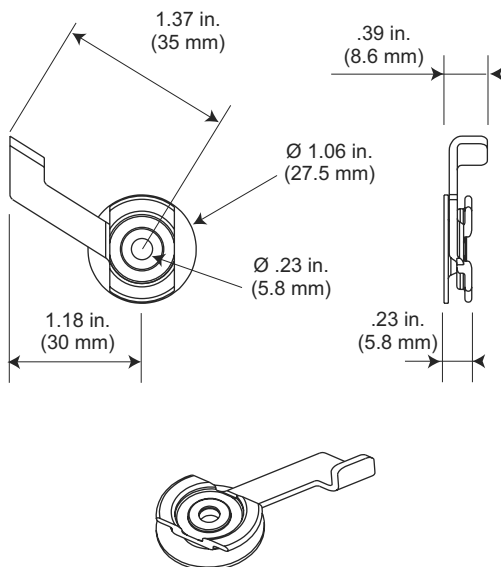

WALL BRACKET DIMENSIONS

Adjustable Wall Mount Bracket - #1780909 & 1782866

Double Adjustable Wall Mount Bracket - #1780910 & 1782867

Product Dimensional Specifications

TRACK PROFILE

CEILING BRACKET DIMENSIONS

One Touch Ceiling Bracket - #1780907 & 1782865

Carriers

Swivel Ceiling Bracket - #1780906 & 1782864 (recommended for curved tracks)

Carriers