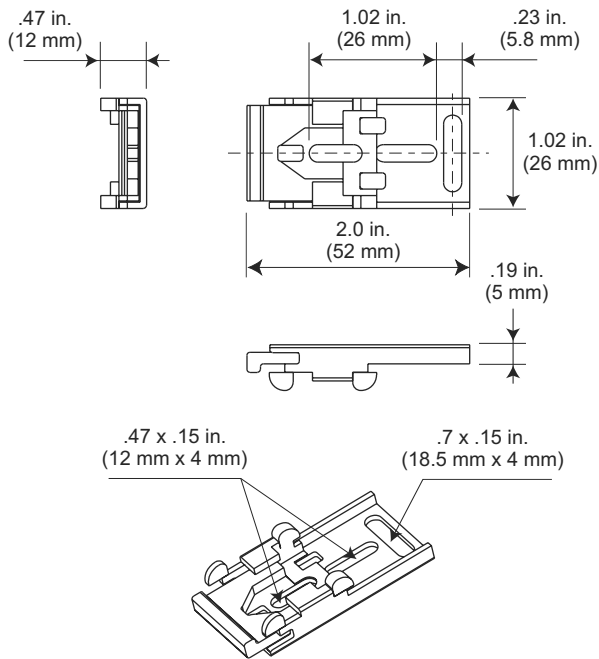

WALL BRACKET DIMENSIONS

Adjustable Wall Mount Bracket - #1780909 & 1782866

Double Adjustable Wall Mount Bracket - #1780910 & 1782867

Product Dimensional Specifications

TRACK PROFILE

CEILING BRACKET DIMENSIONS

One Touch Ceiling Bracket - #1780907 & 1782865

Carriers

Swivel Ceiling Bracket - #1780906 & 1782864 (recommended for curved tracks)

Carriers