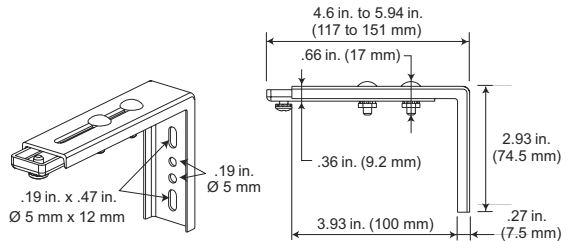

WALL BRACKET DIMENSIONS

Adjustable Wall Mount Bracket - #1780909 & 1782866

Double Adjustable Wall Mount Bracket - #1780910 & 1782867

Product Dimensional Specifications

TRACK PROFILE

CEILING BRACKET DIMENSIONS

One Touch Ceiling Bracket - #1780907 & 1782865

Carriers

Swivel Ceiling Bracket - #1780906 & 1782864 (recommended for curved tracks)

Carriers