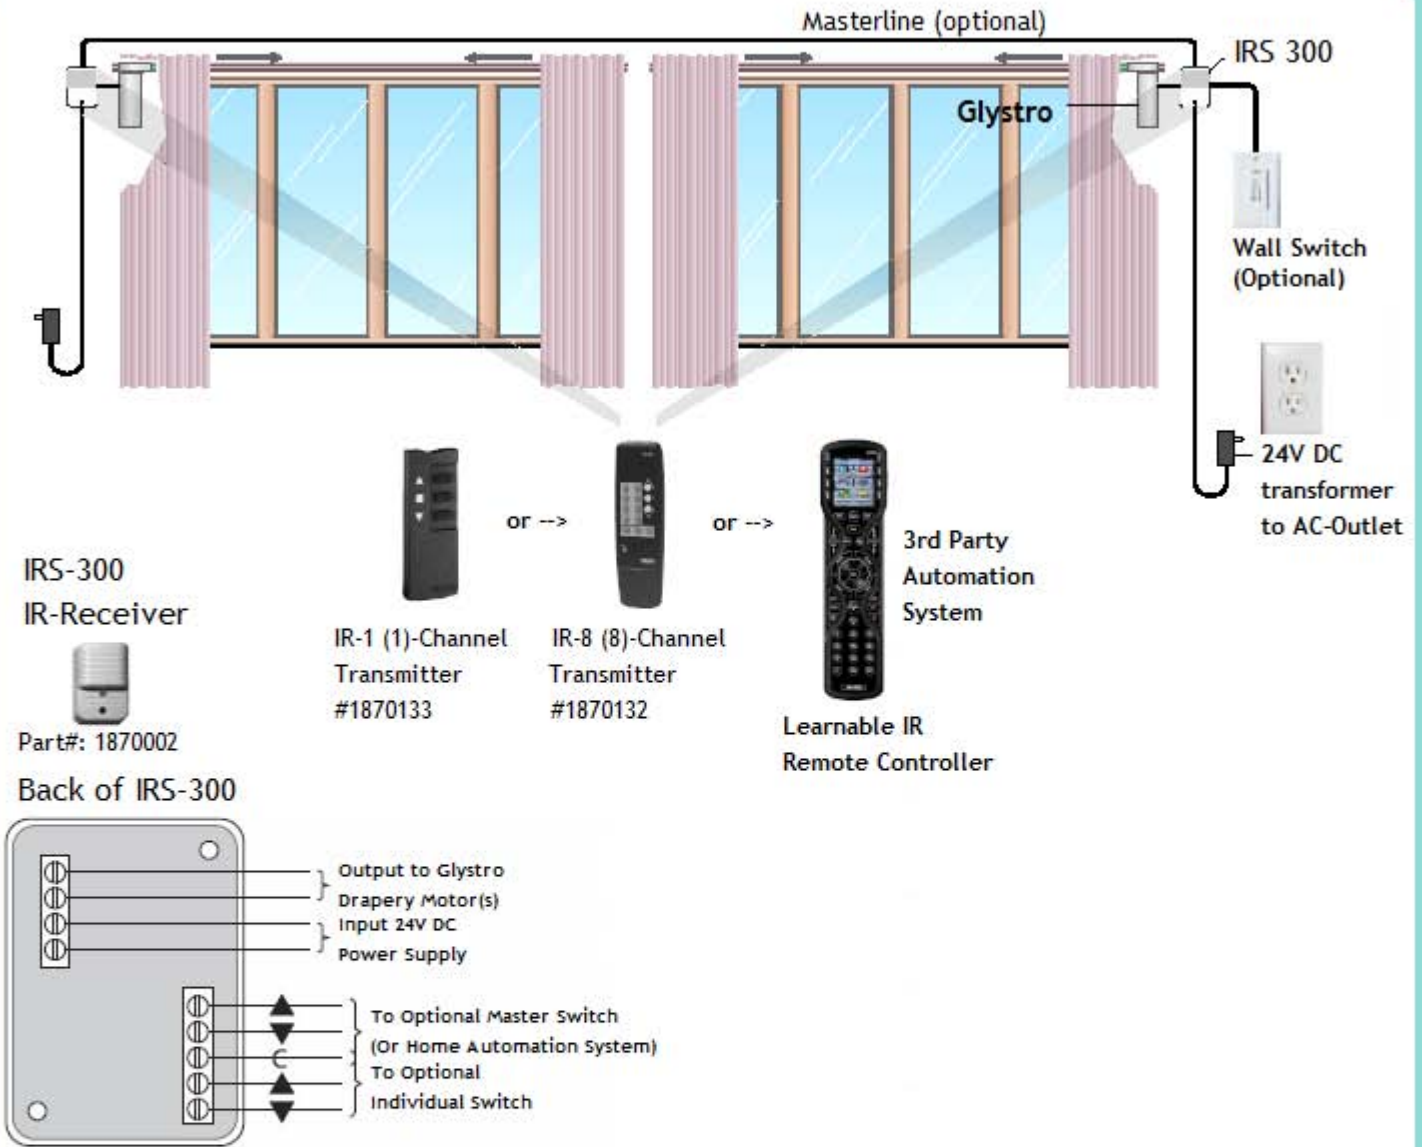

Infrared Operation (IR)

Point and shoot a Somfy or (Learnable) hand held transmitter to control window coverings within line of sight. IR codes are learnable making integration into 3rd party systems quick & simple. Dry contact closure is also possible or optional wall switch connected to back of IRS-300 receiver.

DC Wired Wall Switch

Designed to provide simple hardwired control for Glystro direct drive drapery motor.