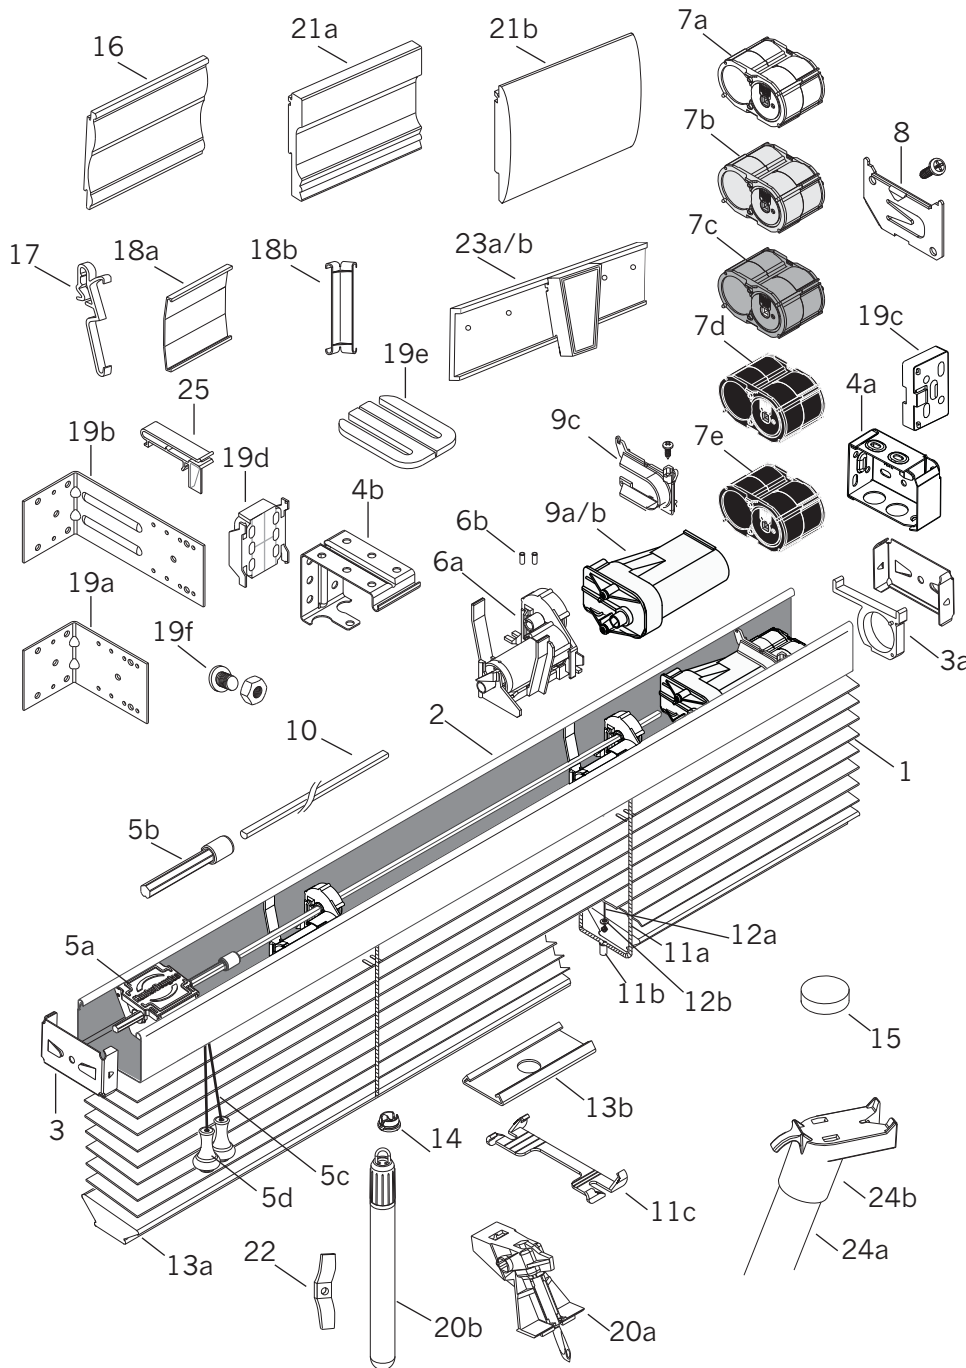

## Standard Parts

1. Slat
2. Headrail
3. Headrail End Lock
- 3a. Motor Spacer
- 4a. Installation Bracket
- 4b. Intermediate Support Bracket
- 5a. Cord Tilter
- 5b. Tilter Adapter D-Rod
- 5c. Tilt Cord 1.4mm
- 5d. Wood Tassel
- 6a. LiteRise® 2" Lift and Tilt Roll Assembly with Hole
- 6b. "X" Tape Locator
- 7a. LiteRise C2 Motor – Natural
- 7b. LiteRise C2 Motor – Beige
- 7c. LiteRise C2 Motor – Gray
- 7d. LiteRise C2 Motor – Black
- 7e. LiteRise C2 Motor – Red
8. 2" LiteRise Motor Clamp
- 9a/b. LiteRise C2 Transmission
- 9c. LiteRise C2 Transmission Adaptor
10. Tiltrod
- 11a. No Loop Cable Tape
- 11b. 2" Cable Tape Grommet
- 11c. Tape Spacer
- 12a. Lift Cord 0.9 mm
- 12b. Lift Cord Grommet
- 13a. Deluxe Bottom Rail
- 13b. Bottom Rail Handle
14. Tape Button
15. Bottom Rail Weight
16. Grandover™ Valance
17. Universal Valance Clip
- 18a. Valance Splice
- 18b. Universal Valance Corner Key

## Optional Parts

- |                                   |                                   |
|-----------------------------------|-----------------------------------|
| 19a. Short Extension Bracket      | 21a. Havencrest™ Valance          |
| 19b. Long Extension Bracket       | 21b. Artemis™ Valance             |
| 19c. Spacer Block Bracket         | 22. Child Safety Kit (Cord Cleat) |
| 19d. Spacer Block Support Bracket | 23a. Decorative Keystone 3¾"      |
| 19e. Bracket Shim                 | 23b. Decorative Keystone 5"       |
| 19f. Bracket Extension Screw      | 24a. Extension Pole               |
| 20a. Wand Tilter                  | 24b. Tip for Extension Pole       |
| 20b. Wand                         | 25. Cornice Clip                  |