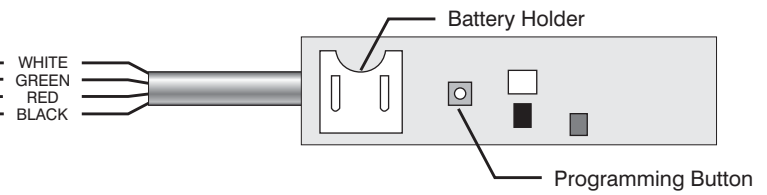

Vantage - Low Voltage Relay System (LVRS)

RTS Dry Contact Interface
Part No. 6300454

400m sec. Momentary for Up/Down
Maintained for Tilting
Up/Common
Down/Common
Up/Down/Common for Stop