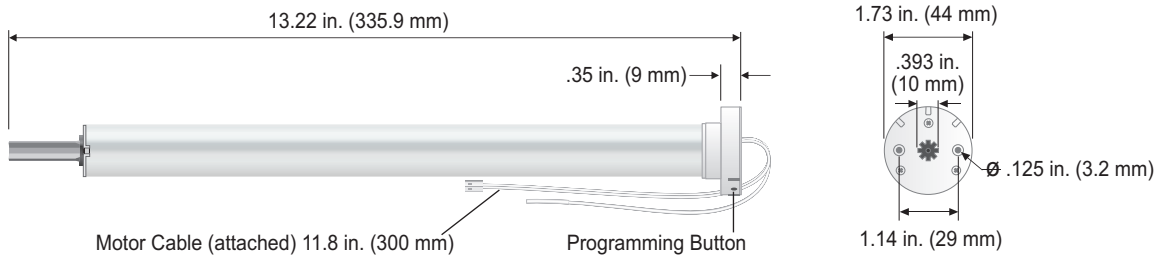

Dimensions - in. (mm)

Performances

Roll Up WireFree™

Voltage	12V DC
Torque	1.1 Nm
Thermal Protection	2.5 min.
Over Current Protection	2A
*Sound Level	48 dBA - 56dBA
Speed	28 rpm
Radio Frequency for RTS	433.42 MHZ

Fabrication Recommendations

- Minimum roller tube inside diameter is 26.6 mm.
- Aluminum or steel tubes can be used.
- Somfy requires Energizer® Lithium batteries #L91 that provide patented safety protection.

* According to standards ISO 3741 NF 31022 in dB(A) ref. 10W